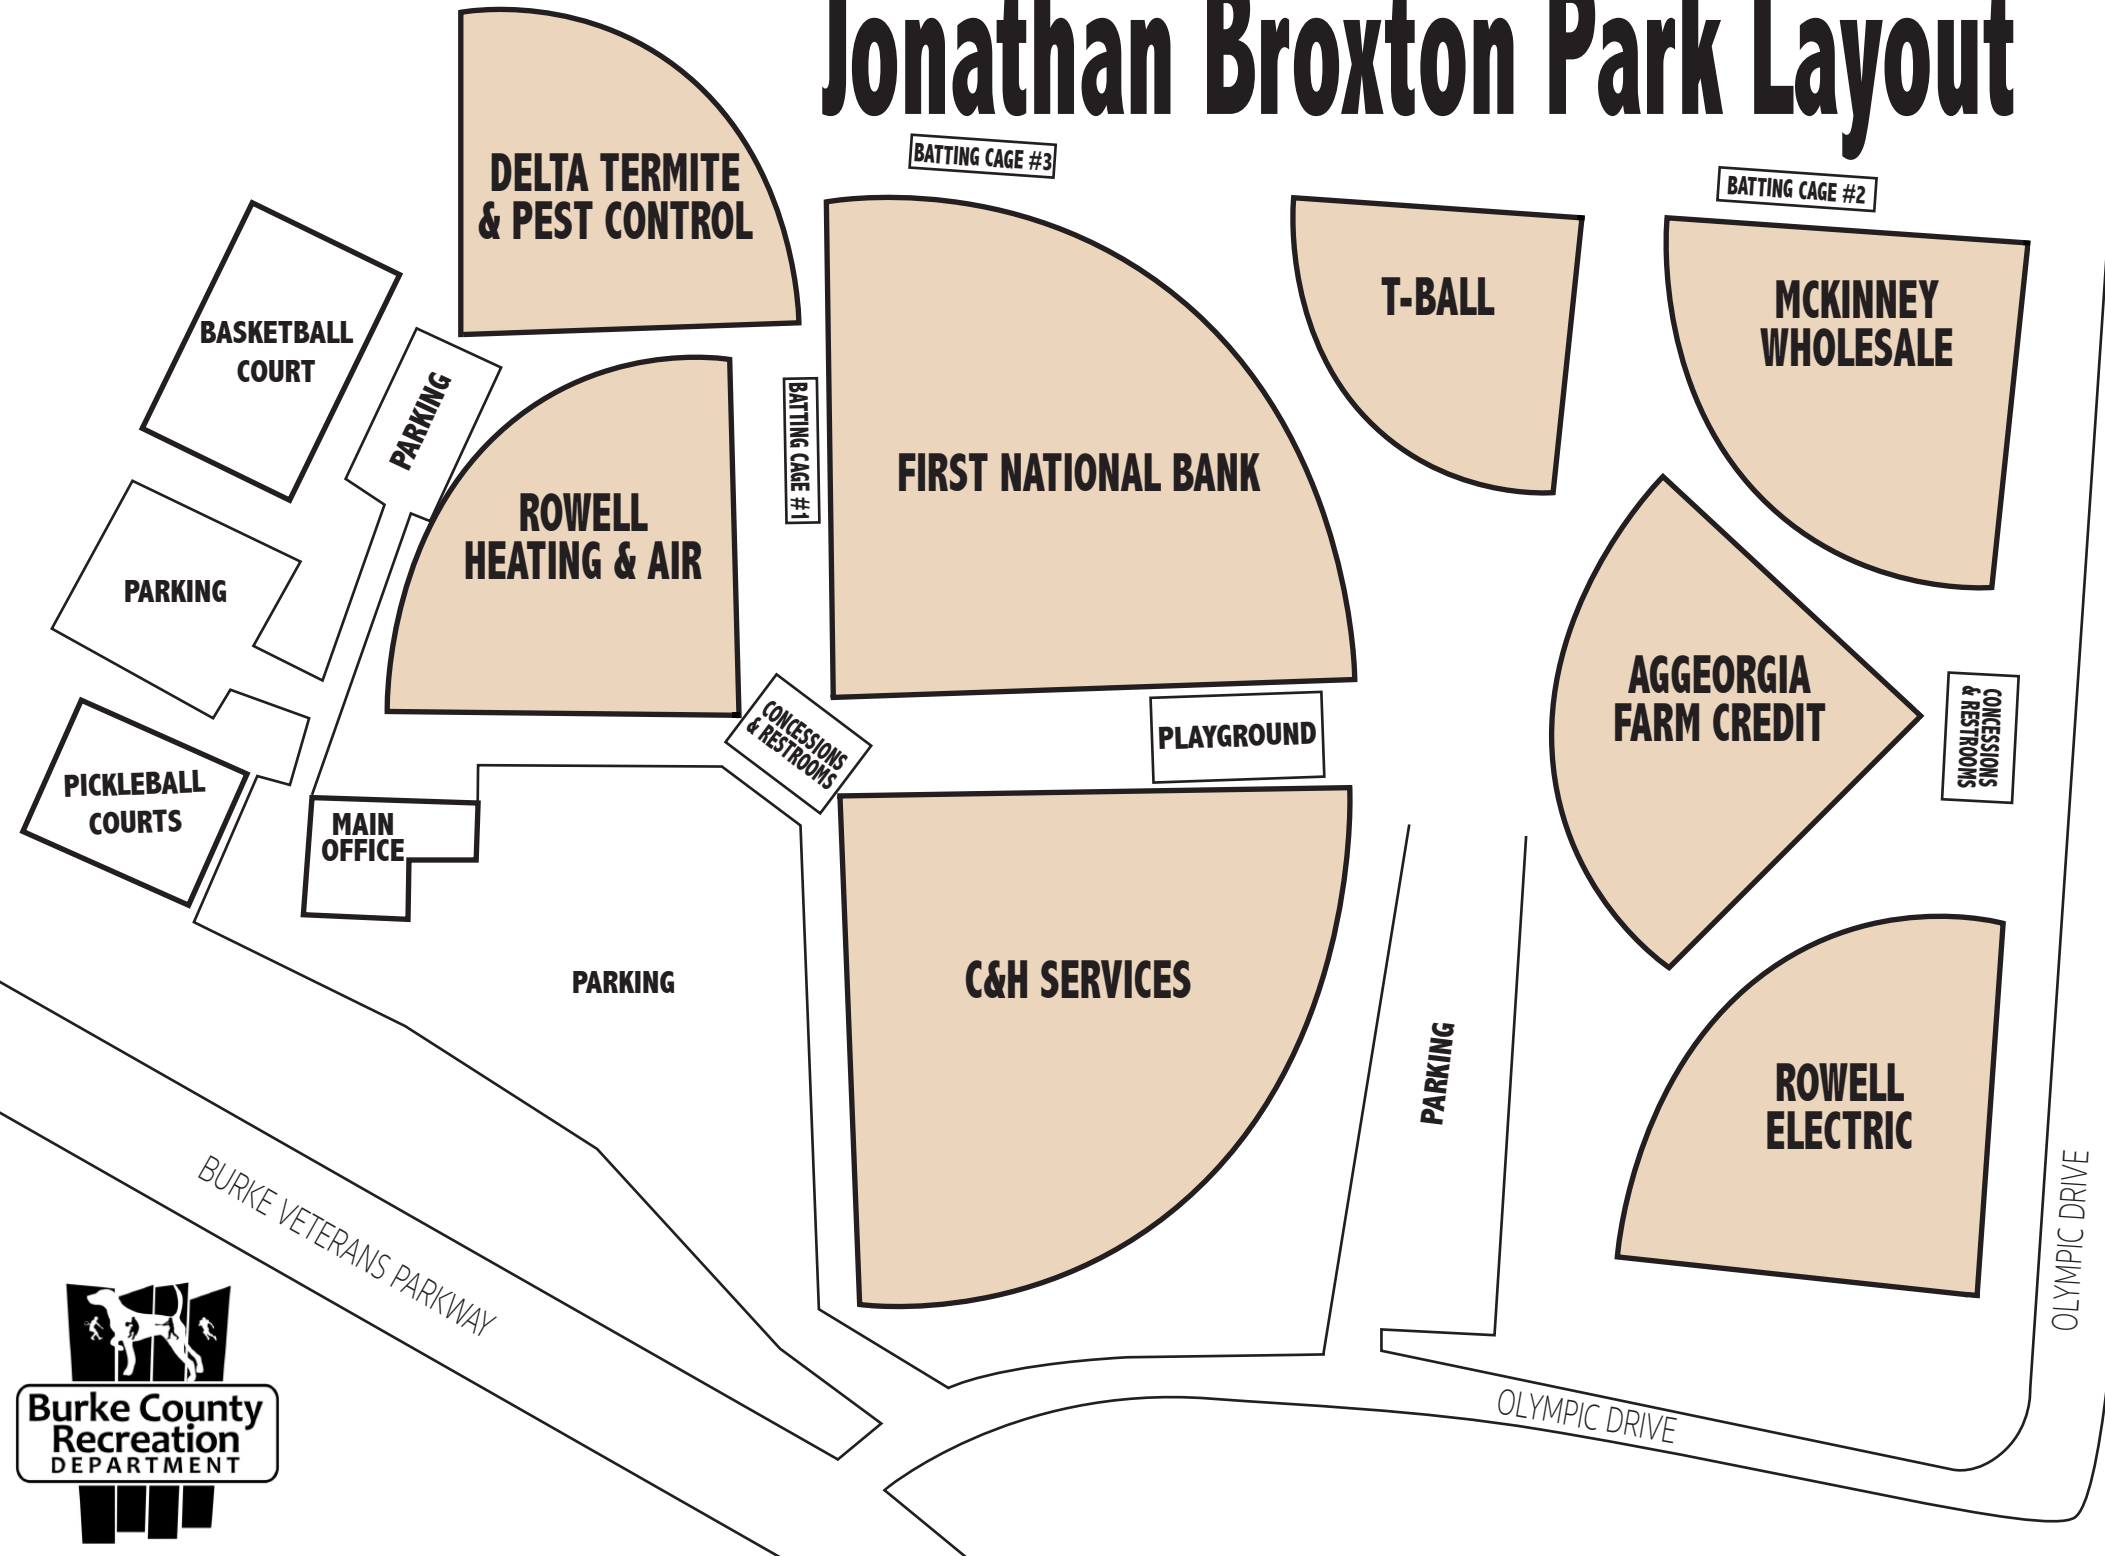

Jonathan Broxton Park Layout

Burke County
Recreation
DEPARTMENT